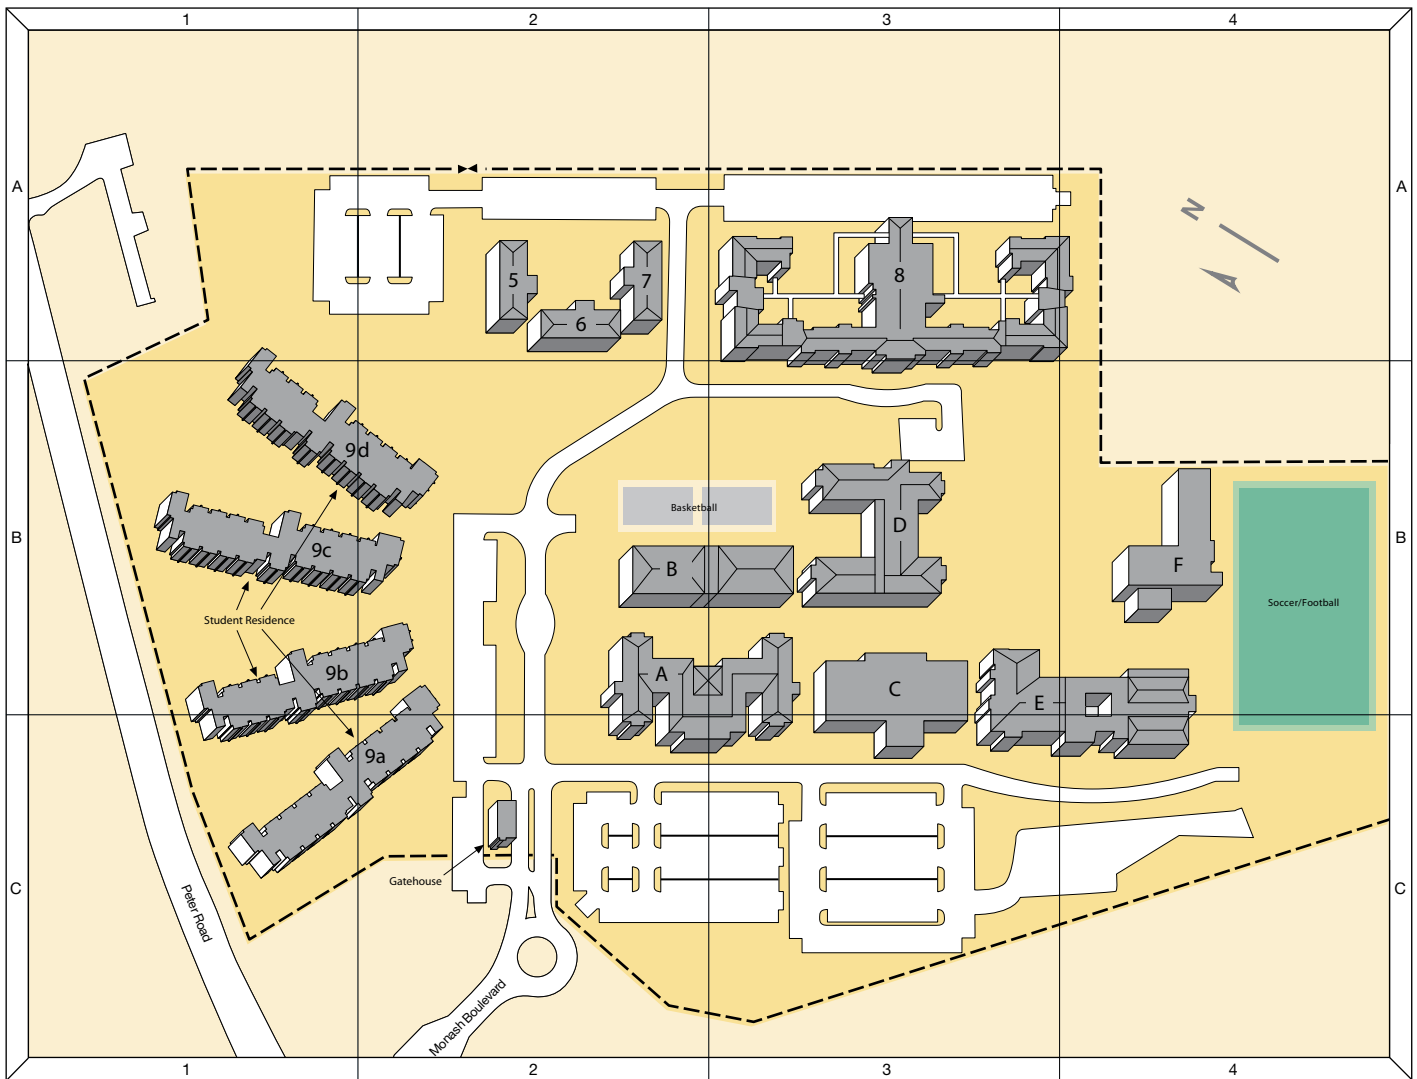

Monash South Africa

Building index

A – Administration building

Campus Reception
Student Services
Advancement
The Office of the Pro Vice-Chancellor
Research Directorate
Finance
Human Resources
Facilities
Procurement
The staff lounge

B – Lecture Hall building

Lecture theatres: 1 (seats 198), 2 (seats 69) and 3 (seats 153)
Tutorial rooms: 3 (seats 16), 4 (seats 16) and 5 (seats 24)
PC Labs: 1 (seats 17), 2 and 3 (seat 24 each)
Geography Lab: 1st floor (seats 20)
ITS offices: 1st floor

C – Teaching Block

Lecture theatres: 4 (seats 360), 5 (seats 154) and 6 (seats 200)
Tutorial rooms: 1st floor, 15, 16, 17 and 18 (seat 36 each)
School of Social Science offices: 1st floor
PC labs: 1st floor: 7 and 8 (seat 64 each)

D – Seminar building

School of Information Technology offices: 1st floor
School of Business and Economics offices: lower ground floor
Seminar rooms: 1 (seats 63), 2 (seats 65) and 3 (seats 72)
Tutorial rooms:
ground floor, 8 (seats 32), 12 (seats 34) and 13 (seats 24);
lower ground floor, 10 (seats 36) and 11 (seats 34);
1st floor, 14 (seats 40)
PC Labs: 1st floor, 5 and 6 (seat 25 each)

E – Library and Learning Commons

Library: ground floor and 1st floor
Student Development offices: 1st floor
Foundation Program offices: 2nd floor
Gym: 2nd floor
Seminar rooms: 2nd floor: 5 (seats 50), 6 (seats 90), 7 (seats 56), 8 (seats 56) and 9 (seats 42); 1st floor: 10 (seats 90)

F – Monash Africa Centre

School of Health Sciences offices: 1st floor
Lecture theatres: 7 (seats 52) and 8 (seats 52)
PC Labs: 9 (seats 64), 10 (seats 64) and 11 (seats 64)
Seminar rooms: 11 (seats 64), 12 (seats 64), 13 (seats 64), 14 (seats 34), 15 (seats 34), 16 (seats 45), 17 (seats 64) and 18 (seats 64),

5, 6, 7, 8 and 9 – Residential buildings

Building 5: Student residence block 3
Building 6: Student residence block 1
Building 7: Student residence block 2
Building 8: Student residence block 4
Building 9a, 9b, 9c and 9d: Student residence